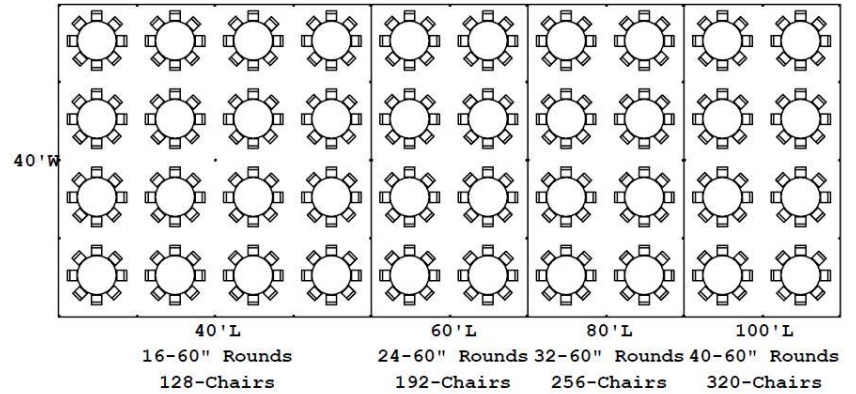

40' Wide Tent Diagrams

### 8' Banquet Tables

### 5' Round Tables

### Auditorium Seating