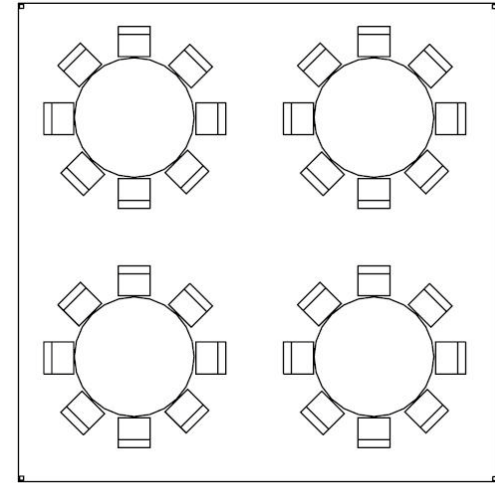

20' x 20' Tent Diagrams

8' Banquet Tables
Seats 48 people

5' Round Tables
Seats 32 people

Auditorium Seating
Seats 60 people