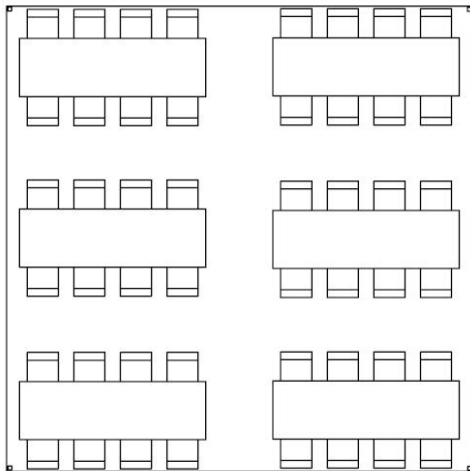

20' x 20' Tent Diagrams

8' Banquet Tables
Seats 48 people

5' Round Tables
Seats 32 people

Auditorium Seating
Seats 60 people